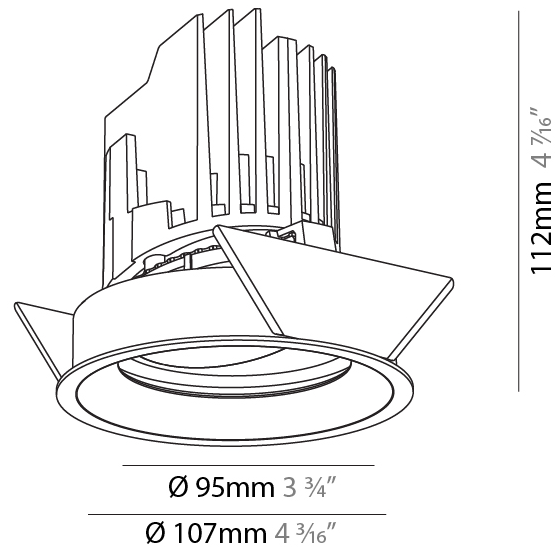

GENERAL

Series: Bioniq
 Subseries: Bioniq Round Adjustable
 Brand: Prolight
 Division: Architectural
 Mounting Type: Recessed
 Mounting Location: Ceiling
 Subcategory: Downlight

PHYSICAL

Shape: Round
 Diameter (mm): 107
 Diameter (in): 4 3/16
 Height (mm): 112
 Height (in): 4 7/16
 Ceiling Thickness (mm): 10 / 12.5 / 15
 Ceiling Thickness (in): 3/8 or 1/2 or 9/16
 Min. Recessing Depth (mm): 130
 Min. Recessing Depth (in): 5 1/8
 Light Distribution: Adjustable / Downlight
 Weight (kg): 0.47
 Weight (lbs): 1.04
 Fixture Finish: SSR / BKV / CWI / CRY / HAB / UFT / ITA / RUA / FTG / MYG / LOD / PUS / FRO / FUP / KIA / POP / BLS / SPG / MEY / GOH / GUM / CHC / COM / ABZ / JAG / OBR / MOS / ROR
 Fixture Material: Aluminum Die Cast
 Cut-out Measurements: 98mm / 3 7/8"

OPTICAL

Reflector°: 10
 Optic°: Lens Pack - No Lens
 Adjustability: Rotational 355°; Tilt 30°

RATINGS AND CERTIFICATIONS

Certified By: Certified for North American Standards
 IP rating: IP20

					
98mm 3 7/8"	130mm 5 1/8"	10 15mm 3/8" 9/16"	30°	355°	↑